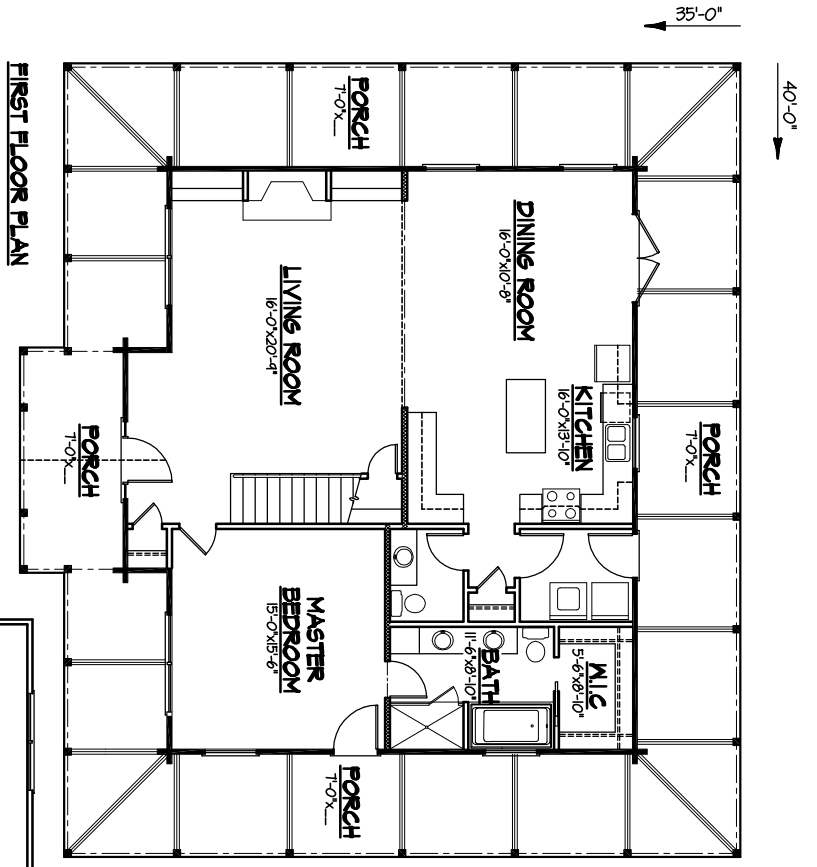

FOR ILLUSTRATIVE
PURPOSES ONLY.
NOT FOR CONSTRUCTION.

The Simpson

SQUARE FOOTAGE

FIRST FLOOR	1,140
SECOND FLOOR	1,140
TOTAL LIVING SPACE	2,280
TOTAL	1,140

FOR ILLUSTRATIVE
PURPOSES ONLY.
NOT FOR CONSTRUCTION.

The Simpson

FRONT ELEVATION
SCALE: 1/4" = 1'-0"

REAR ELEVATION
SCALE: 1/4" = 1'-0"

RIGHT ELEVATION
SCALE: 1/4" = 1'-0"

LEFT ELEVATION
SCALE: 1/4" = 1'-0"

FOR ILLUSTRATIVE
PURPOSES ONLY.
NOT FOR CONSTRUCTION.