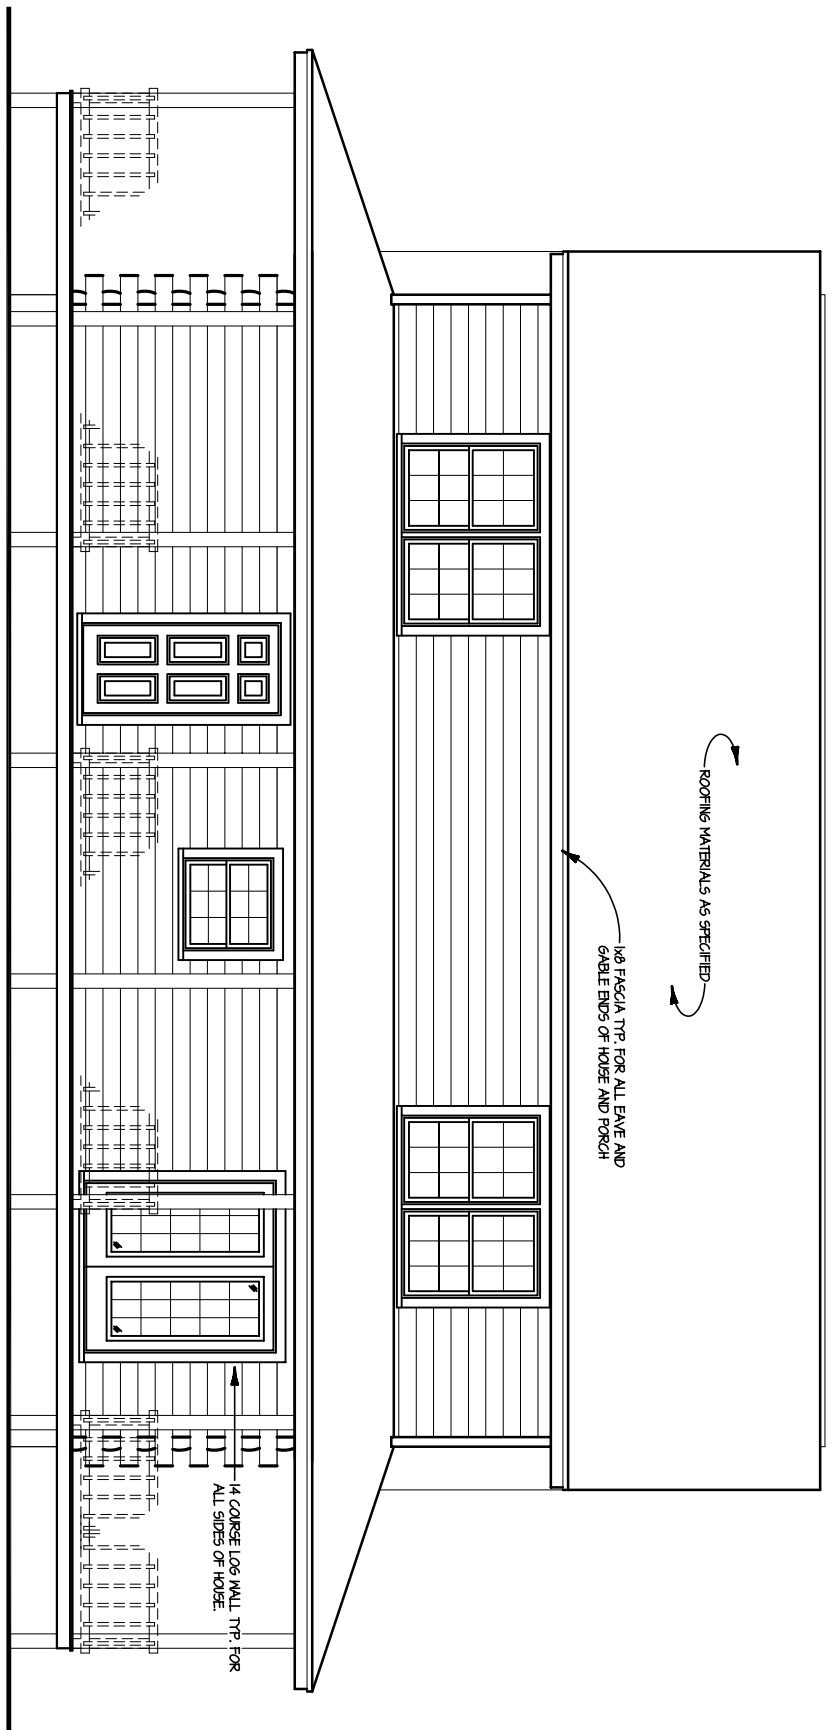

FOR ILLUSTRATIVE
PURPOSES ONLY.
NOT FOR CONSTRUCTION.

The Simpson

SQUARE FOOTAGE

FIRST FLOOR	1,140
SECOND FLOOR	1,140
TOTAL LIVING SPACE	2,280
TOTAL	1,140

FOR ILLUSTRATIVE
PURPOSES ONLY.
NOT FOR CONSTRUCTION.

The Simpson

FRONT ELEVATION
SCALE: 1/4" = 1'-0"

REAR ELEVATION
SCALE: 1/4" = 1'-0"

RIGHT ELEVATION
SCALE: 1/4" = 1'-0"

LEFT ELEVATION
SCALE: 1/4" = 1'-0"

FOR ILLUSTRATIVE
PURPOSES ONLY.
NOT FOR CONSTRUCTION.

The Simpson