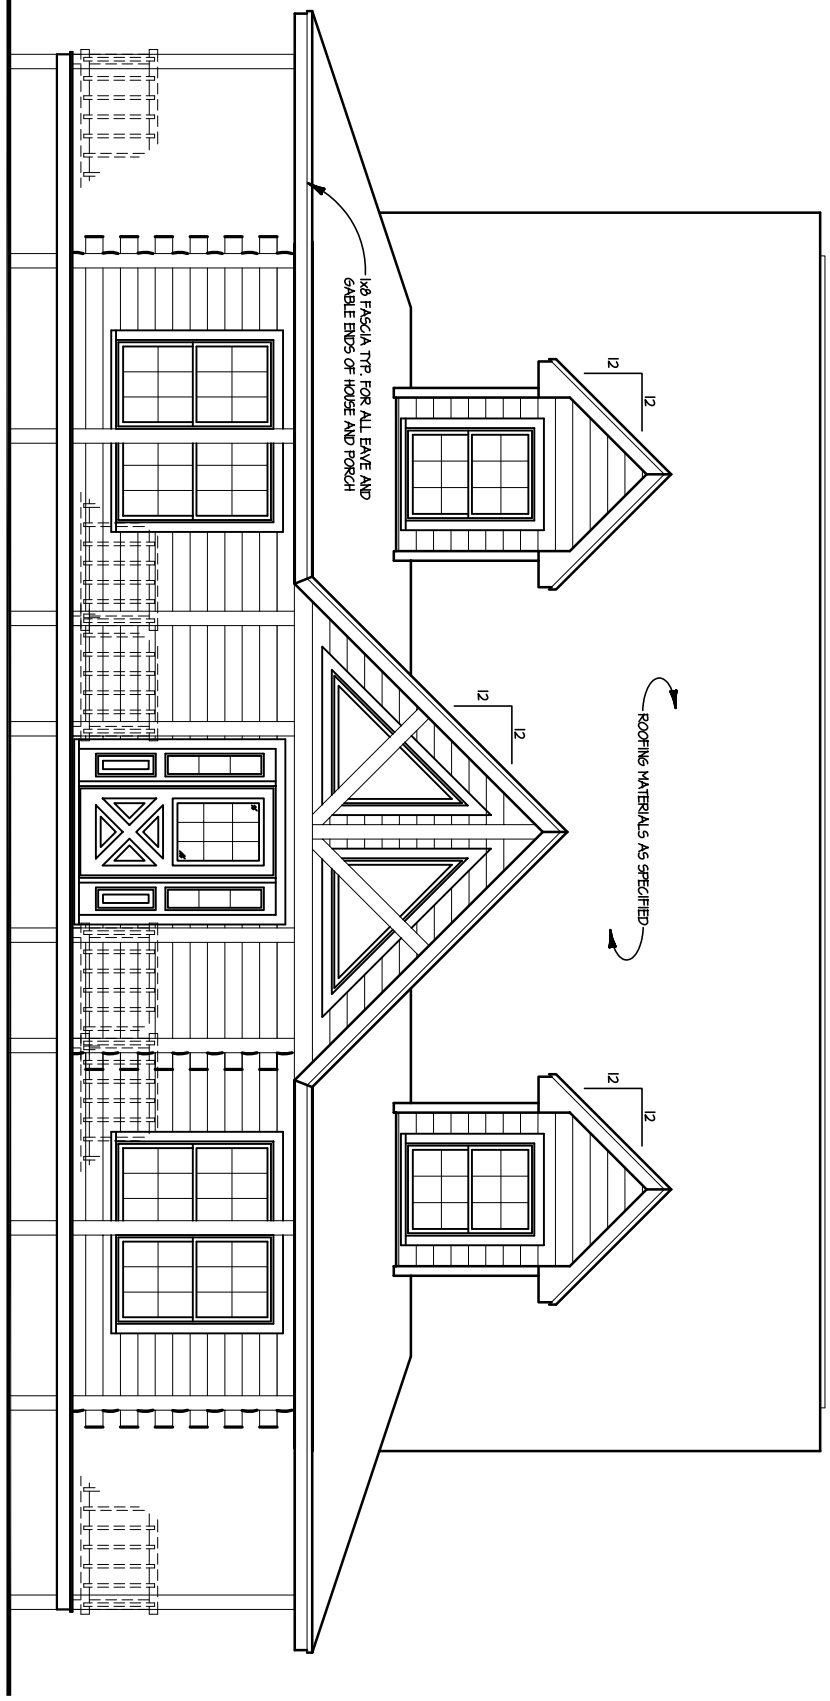

FOR ILLUSTRATIVE
PURPOSES ONLY.
NOT FOR CONSTRUCTION.

The Simpson

SQUARE FOOTAGE

FIRST FLOOR	1,140
SECOND FLOOR	1,140
TOTAL LIVING SPACE	2,280
TOTAL	1,140

FOR ILLUSTRATIVE
PURPOSES ONLY.
NOT FOR CONSTRUCTION.

The Simpson

FRONT ELEVATION
SCALE: 1/4" = 1'-0"

REAR ELEVATION
SCALE: 1/4" = 1'-0"

RIGHT ELEVATION
SCALE: 1/4" = 1'-0"

LEFT ELEVATION
SCALE: 1/4" = 1'-0"

FOR ILLUSTRATIVE
PURPOSES ONLY.
NOT FOR CONSTRUCTION.

The Simpson