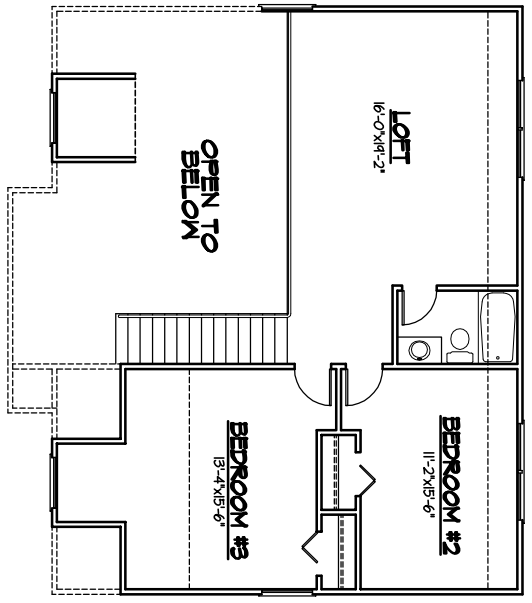

FOR ILLUSTRATIVE
PURPOSES ONLY.
NOT FOR CONSTRUCTION.

The Simpson

SQUARE FOOTAGE

FIRST FLOOR	1,140
SECOND FLOOR	1,140
TOTAL LIVING SPACE	2,280
TOTAL	1,140

FOR ILLUSTRATIVE
PURPOSES ONLY.
NOT FOR CONSTRUCTION.

The Simpson

FRONT ELEVATION
SCALE: 1/4" = 1'-0"

REAR ELEVATION
SCALE: 1/4" = 1'-0"

RIGHT ELEVATION
SCALE: 1/4" = 1'-0"

LEFT ELEVATION
SCALE: 1/4" = 1'-0"

FOR ILLUSTRATIVE
PURPOSES ONLY.
NOT FOR CONSTRUCTION.