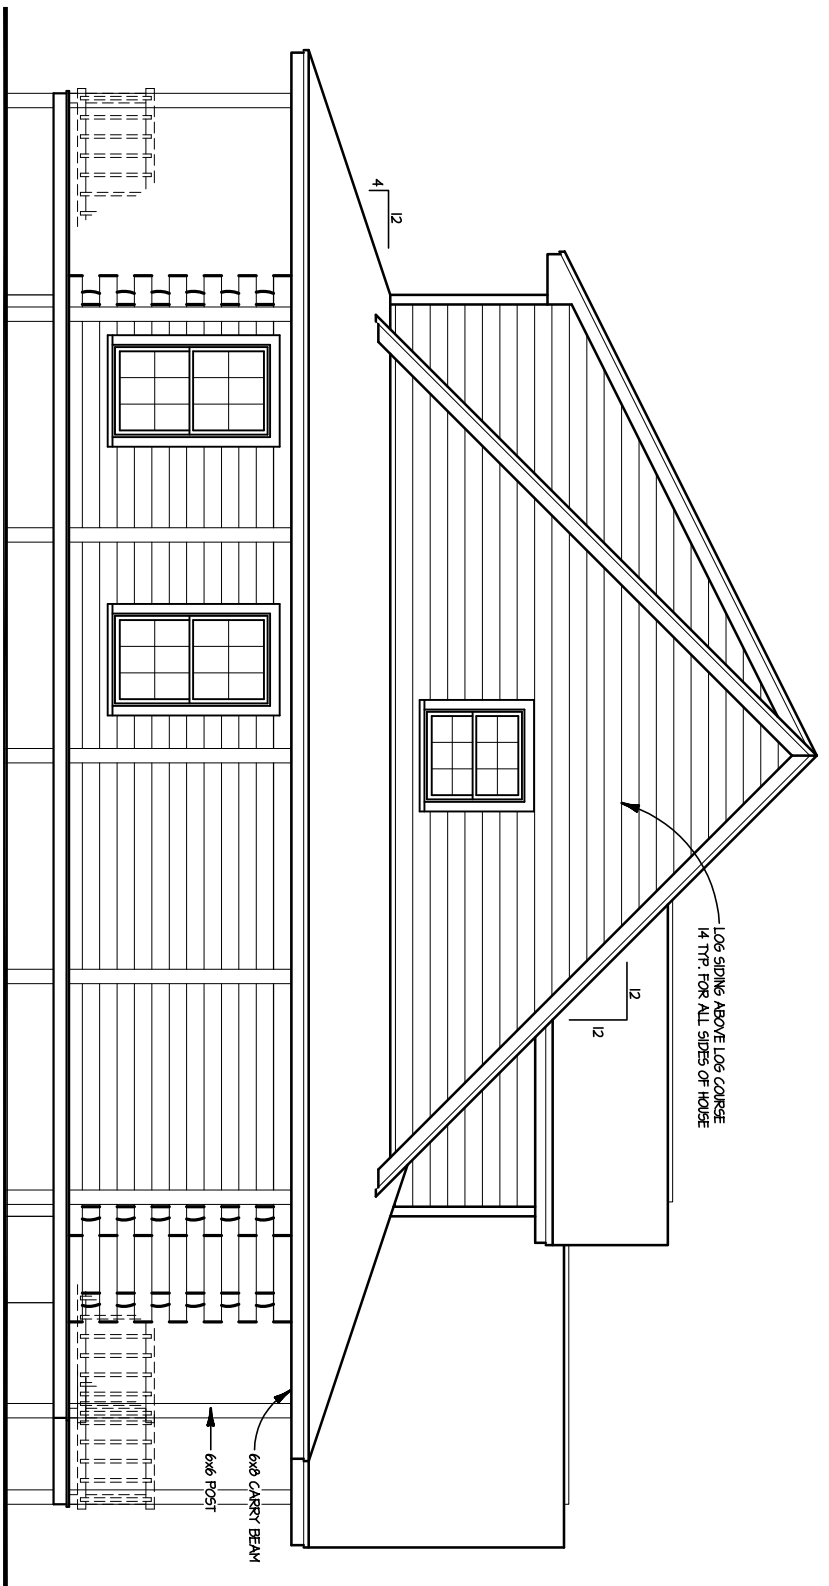

FOR ILLUSTRATIVE
PURPOSES ONLY.
NOT FOR CONSTRUCTION.

The Simpson

SQUARE FOOTAGE

FIRST FLOOR	1,140
SECOND FLOOR	1,140
TOTAL LIVING SPACE	2,280
TOTAL	1,140

FOR ILLUSTRATIVE
PURPOSES ONLY.
NOT FOR CONSTRUCTION.

The Simpson

FRONT ELEVATION
SCALE: 1/4" = 1'-0"

REAR ELEVATION
SCALE: 1/4" = 1'-0"

RIGHT ELEVATION
SCALE: 1/4" = 1'-0"

LEFT ELEVATION
SCALE: 1/4" = 1'-0"

FOR ILLUSTRATIVE
PURPOSES ONLY.
NOT FOR CONSTRUCTION.

The Simpson