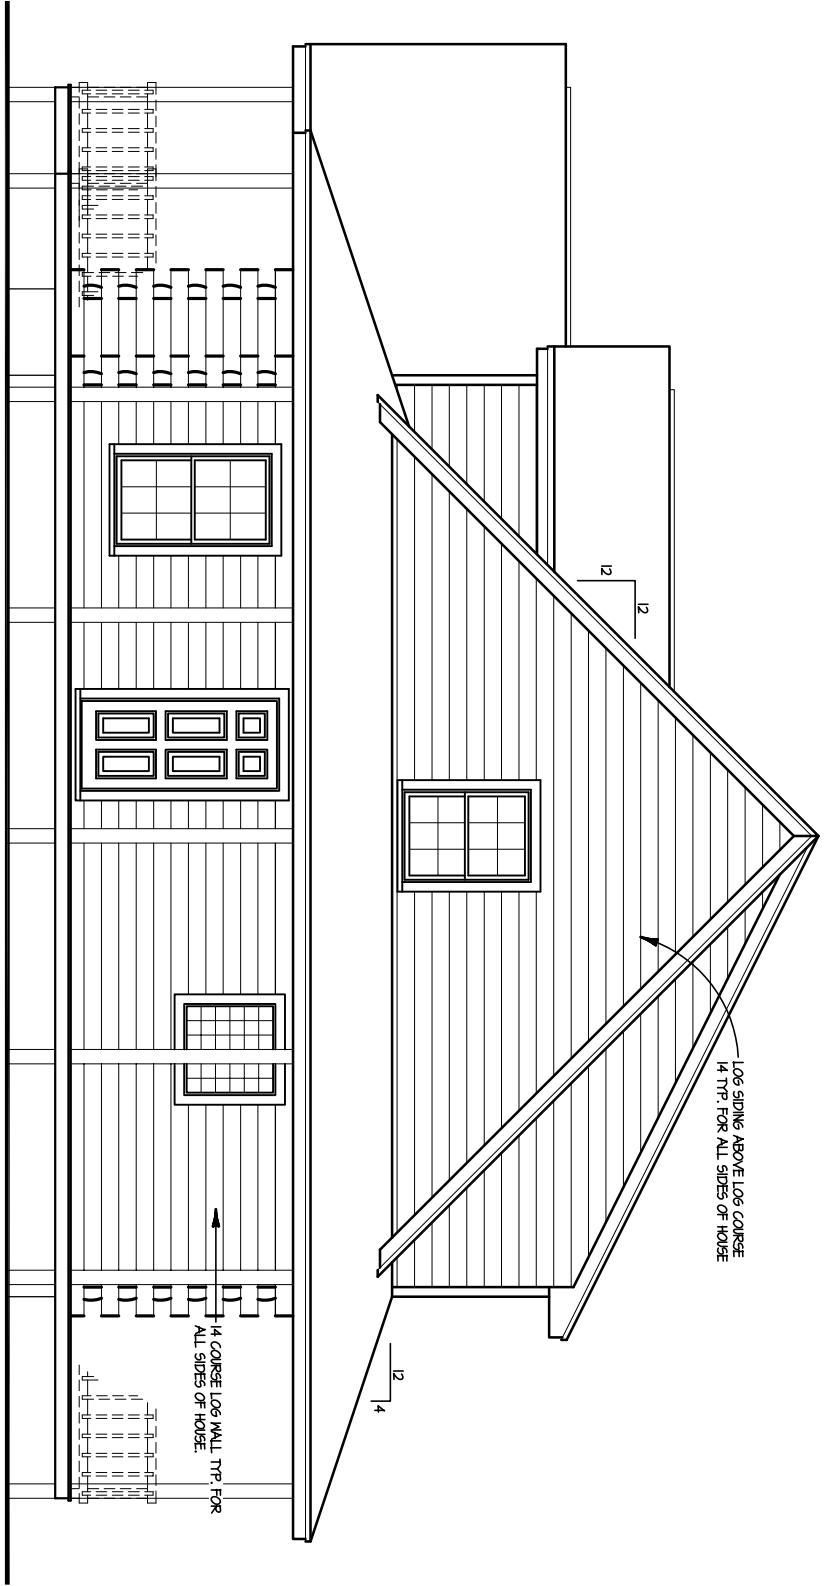

FOR ILLUSTRATIVE
PURPOSES ONLY.
NOT FOR CONSTRUCTION.

The Simpson

SQUARE FOOTAGE

FIRST FLOOR	1,140
SECOND FLOOR	1,140
TOTAL LIVING SPACE	2,280
TOTAL	1,140

FOR ILLUSTRATIVE
PURPOSES ONLY.
NOT FOR CONSTRUCTION.

The Simpson

FRONT ELEVATION
SCALE: 1/4" = 1'-0"

REAR ELEVATION
SCALE: 1/4" = 1'-0"

RIGHT ELEVATION
SCALE: 1/4" = 1'-0"

LEFT ELEVATION
SCALE: 1/4" = 1'-0"

FOR ILLUSTRATIVE
PURPOSES ONLY.
NOT FOR CONSTRUCTION.

The Simpson