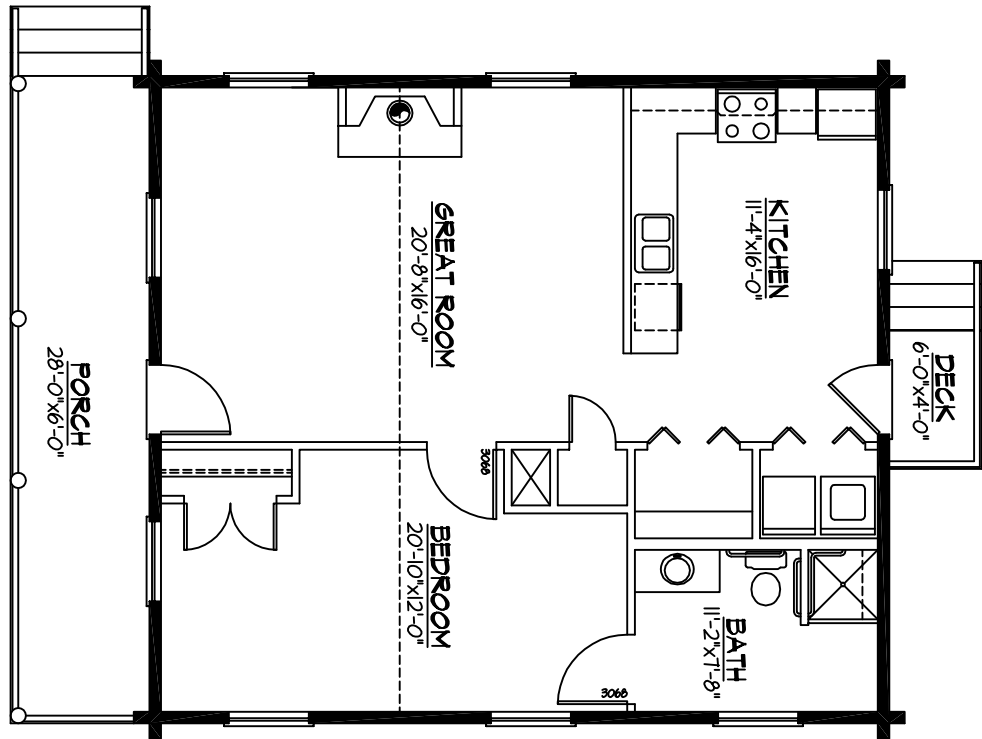

FOR ILLUSTRATIVE
PURPOSES ONLY.
NOT FOR CONSTRUCTION.

The Mecklenburg

SQUARE FOOTAGE:

FIRST FLOOR	846
PORCHES / DECK	168

FOR ILLUSTRATIVE
PURPOSES ONLY.
NOT FOR CONSTRUCTION.

The Mecklenburg

FRONT ELEVATION
SCALE: 1/4" = 1'-0"

RIGHT ELEVATION
SCALE: 1/8" = 1'-0"

REAR ELEVATION
SCALE: 1/8" = 1'-0"

LEFT ELEVATION
SCALE: 1/8" = 1'-0"

FOR ILLUSTRATIVE
PURPOSES ONLY.
NOT FOR CONSTRUCTION.

The Mecklenburg