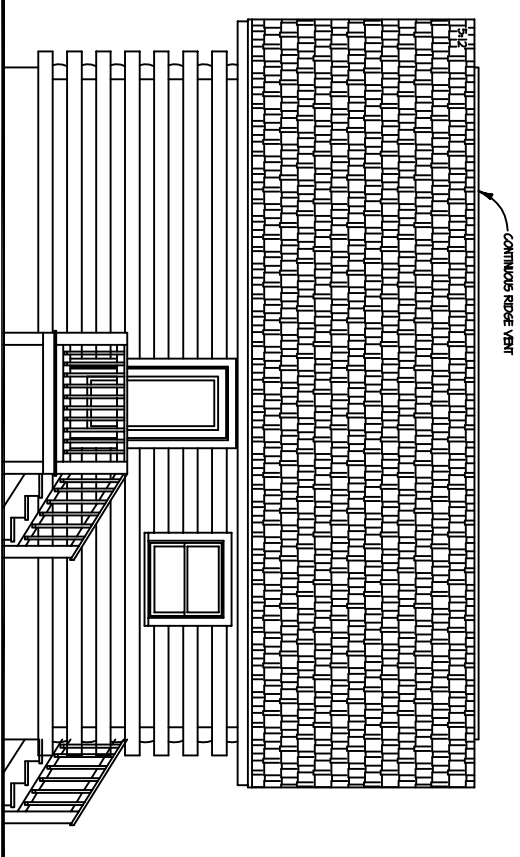

FOR ILLUSTRATIVE
PURPOSES ONLY.
NOT FOR CONSTRUCTION.

The Mecklenburg

SQUARE FOOTAGE:

FIRST FLOOR	846
PORCHES / DECK	168

FOR ILLUSTRATIVE
PURPOSES ONLY.
NOT FOR CONSTRUCTION.

The Mecklenburg

FRONT ELEVATION
SCALE: 1/4" = 1'-0"

RIGHT ELEVATION
SCALE: 1/8" = 1'-0"

REAR ELEVATION
SCALE: 1/8" = 1'-0"

LEFT ELEVATION
SCALE: 1/8" = 1'-0"

FOR ILLUSTRATIVE
PURPOSES ONLY.
NOT FOR CONSTRUCTION.

The Mecklenburg