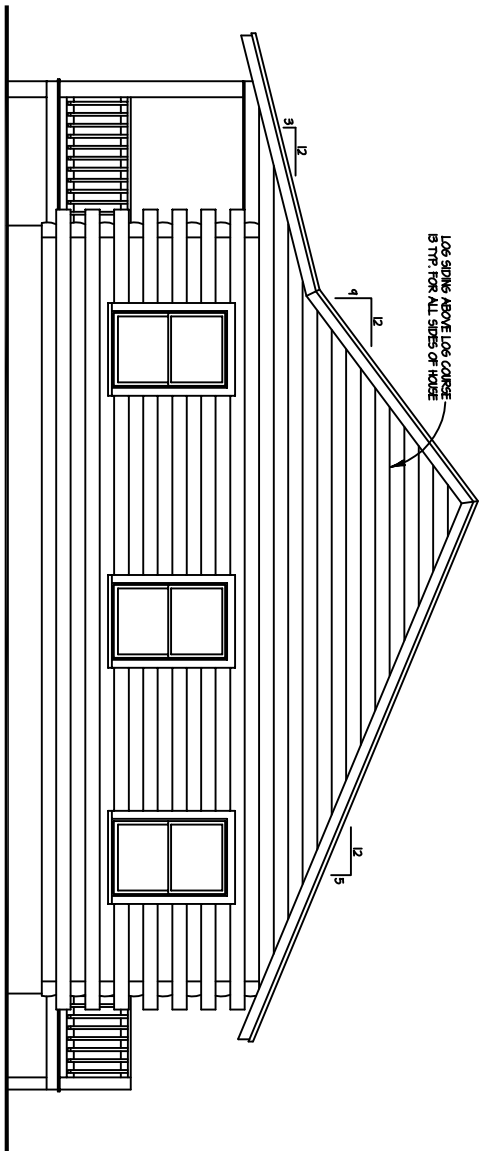

FOR ILLUSTRATIVE
PURPOSES ONLY.
NOT FOR CONSTRUCTION.

The Mecklenburg

SQUARE FOOTAGE:

FIRST FLOOR	846
PORCHES / DECK	168

FOR ILLUSTRATIVE
PURPOSES ONLY.
NOT FOR CONSTRUCTION.

The Mecklenburg

FRONT ELEVATION
SCALE: 1/4" = 1'-0"

RIGHT ELEVATION
SCALE: 1/8" = 1'-0"

REAR ELEVATION
SCALE: 1/8" = 1'-0"

LEFT ELEVATION
SCALE: 1/8" = 1'-0"

FOR ILLUSTRATIVE
PURPOSES ONLY.
NOT FOR CONSTRUCTION.

The Mecklenburg