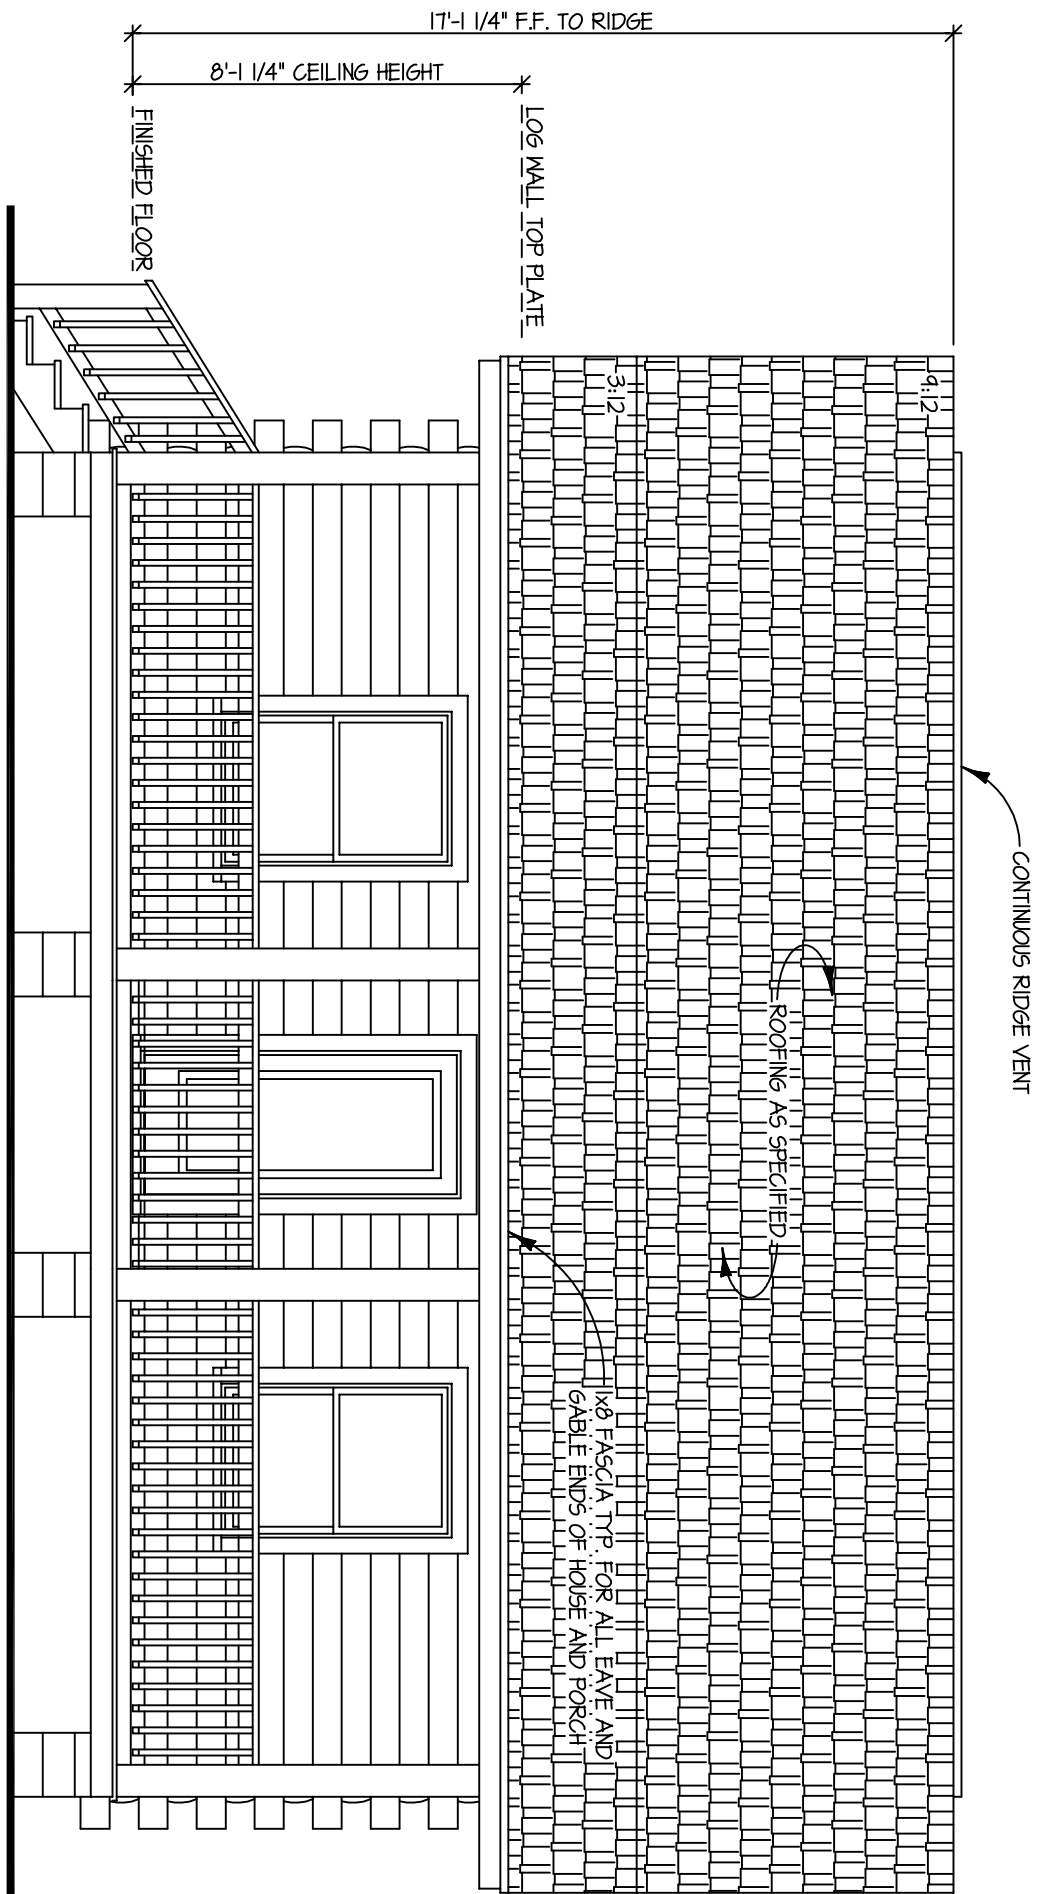

FOR ILLUSTRATIVE
PURPOSES ONLY.
NOT FOR CONSTRUCTION.

The Mecklenburg

SQUARE FOOTAGE:

FIRST FLOOR	846
PORCHES / DECK	168

FOR ILLUSTRATIVE
PURPOSES ONLY.
NOT FOR CONSTRUCTION.

The Mecklenburg

FRONT ELEVATION
SCALE: 1/4" = 1'-0"

RIGHT ELEVATION
SCALE: 1/8" = 1'-0"

REAR ELEVATION
SCALE: 1/8" = 1'-0"

LEFT ELEVATION
SCALE: 1/8" = 1'-0"

FOR ILLUSTRATIVE
PURPOSES ONLY.
NOT FOR CONSTRUCTION.

The Mecklenburg