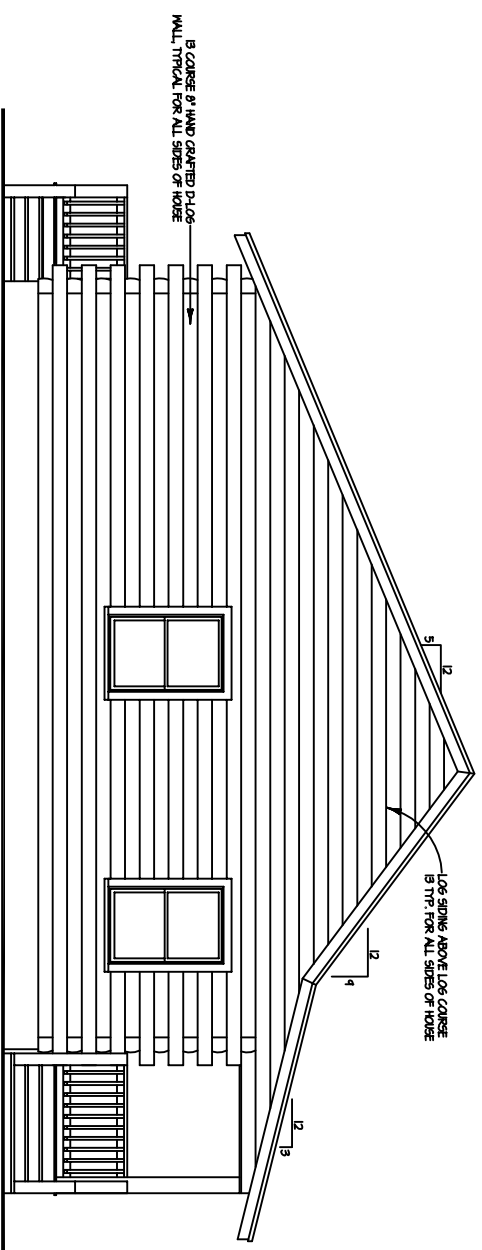

FOR ILLUSTRATIVE
PURPOSES ONLY.
NOT FOR CONSTRUCTION.

The Mecklenburg

SQUARE FOOTAGE:

FIRST FLOOR	846
PORCHES / DECK	168

FOR ILLUSTRATIVE
PURPOSES ONLY.
NOT FOR CONSTRUCTION.

The Mecklenburg

FRONT ELEVATION
SCALE: 1/4" = 1'-0"

RIGHT ELEVATION
SCALE: 1/8" = 1'-0"

REAR ELEVATION
SCALE: 1/8" = 1'-0"

LEFT ELEVATION
SCALE: 1/8" = 1'-0"

FOR ILLUSTRATIVE
PURPOSES ONLY.
NOT FOR CONSTRUCTION.

The Mecklenburg