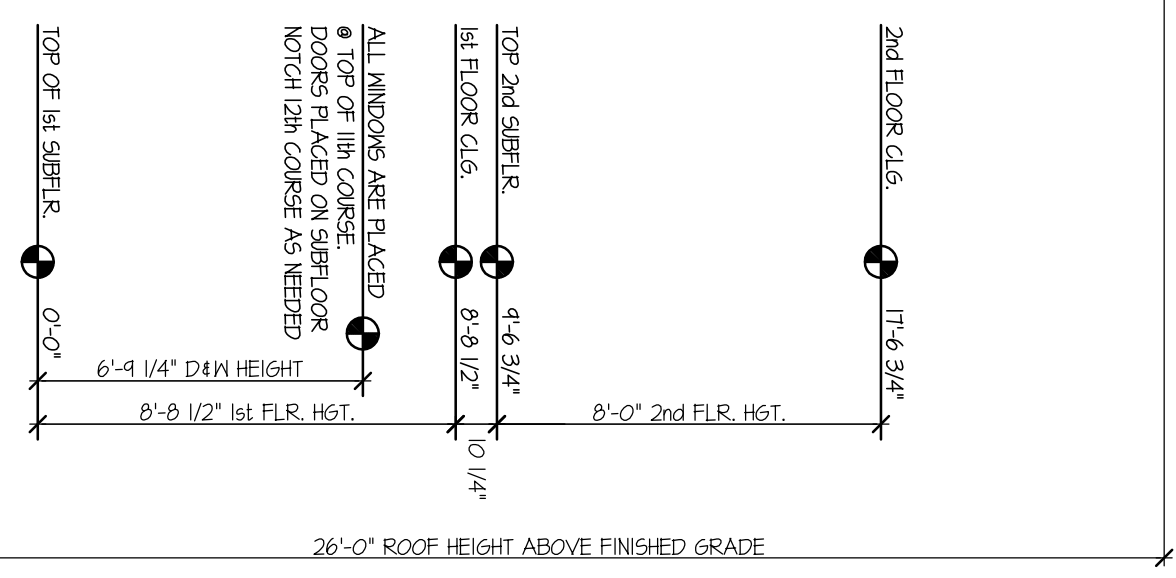

FOR ILLUSTRATIVE
PURPOSES ONLY.
NOT FOR CONSTRUCTION.

The Kelly

FIRST FLOOR PLAN

SECOND FLOOR PLAN

FOR ILLUSTRATIVE
PURPOSES ONLY.
NOT FOR CONSTRUCTION.

The Kelly

FRONT ELEVATION
SCALE: 1/4" = 1'-0"

RIGHT ELEVATION
SCALE: 1/4" = 1'-0"

FOR ILLUSTRATIVE PURPOSES ONLY.
NOT FOR CONSTRUCTION.

The Kelly

REAR ELEVATION
SCALE: 1/4" = 1'-0"

LEFT ELEVATION
SCALE: 1/4" = 1'-0"

FOR ILLUSTRATIVE
PURPOSES ONLY.
NOT FOR CONSTRUCTION.

The Kelly