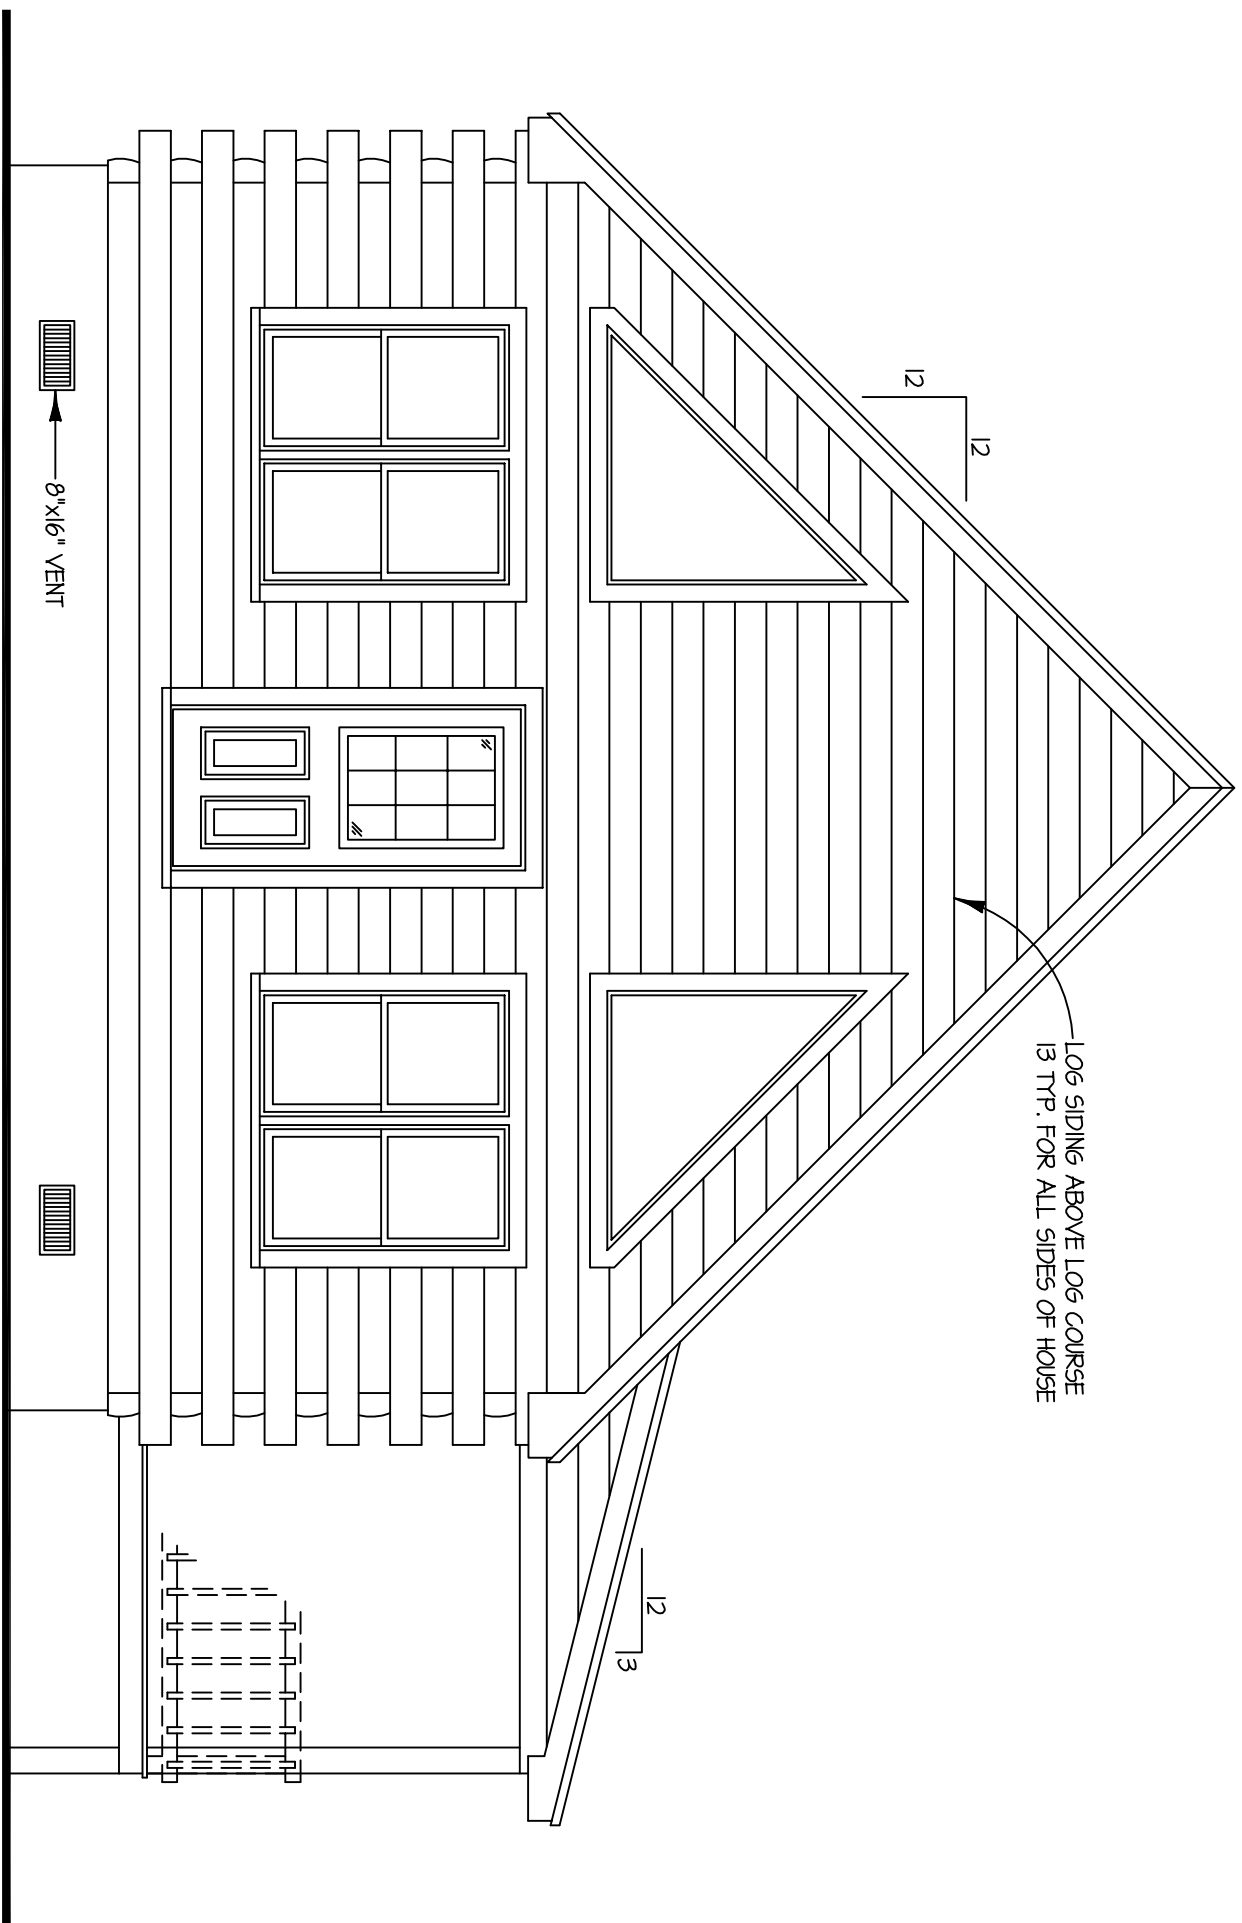

FOR ILLUSTRATIVE
PURPOSES ONLY.
NOT FOR CONSTRUCTION.

The Franklin

SQUARE FOOTAGE:

FIRST FLOOR.....	768
SECOND FLOOR.....	183
TOTAL LIVING SPACE.....	451
PORCH.....	168

FOR ILLUSTRATIVE
PURPOSES ONLY.
NOT FOR CONSTRUCTION.

The Franklin

FRONT ELEVATION

SCALE: 1/4" = 1'-0"

LEFT ELEVATION

SCALE: 1/4" = 1'-0"

FOR ILLUSTRATIVE
PURPOSES ONLY.
NOT FOR CONSTRUCTION.

The Franklin

REAR ELEVATION
SCALE: 1/4" = 1'-0"

RIGHT ELEVATION
SCALE: 1/4" = 1'-0"

FOR ILLUSTRATIVE
PURPOSES ONLY.
NOT FOR CONSTRUCTION.

The Franklin