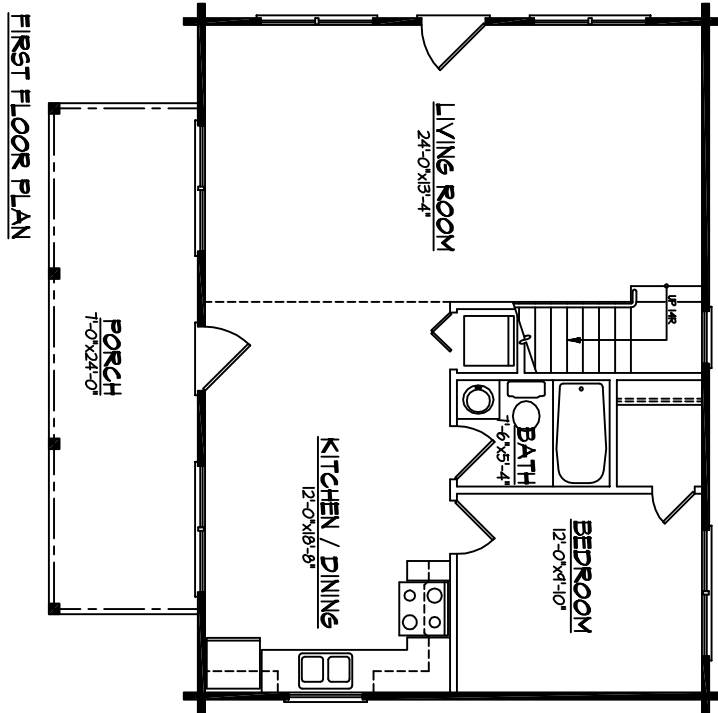

FOR ILLUSTRATIVE
PURPOSES ONLY.
NOT FOR CONSTRUCTION.

The Franklin

SQUARE FOOTAGE:

FIRST FLOOR.....	768
SECOND FLOOR.....	183
TOTAL LIVING SPACE.....	451
PORCH.....	168

FOR ILLUSTRATIVE
PURPOSES ONLY.
NOT FOR CONSTRUCTION.

The Franklin

FRONT ELEVATION

SCALE: 1/4" = 1'-0"

LEFT ELEVATION

SCALE: 1/4" = 1'-0"

FOR ILLUSTRATIVE
PURPOSES ONLY.
NOT FOR CONSTRUCTION.

The Franklin

REAR ELEVATION
SCALE: 1/4" = 1'-0"

RIGHT ELEVATION
SCALE: 1/4" = 1'-0"

FOR ILLUSTRATIVE
PURPOSES ONLY.
NOT FOR CONSTRUCTION.

The Franklin