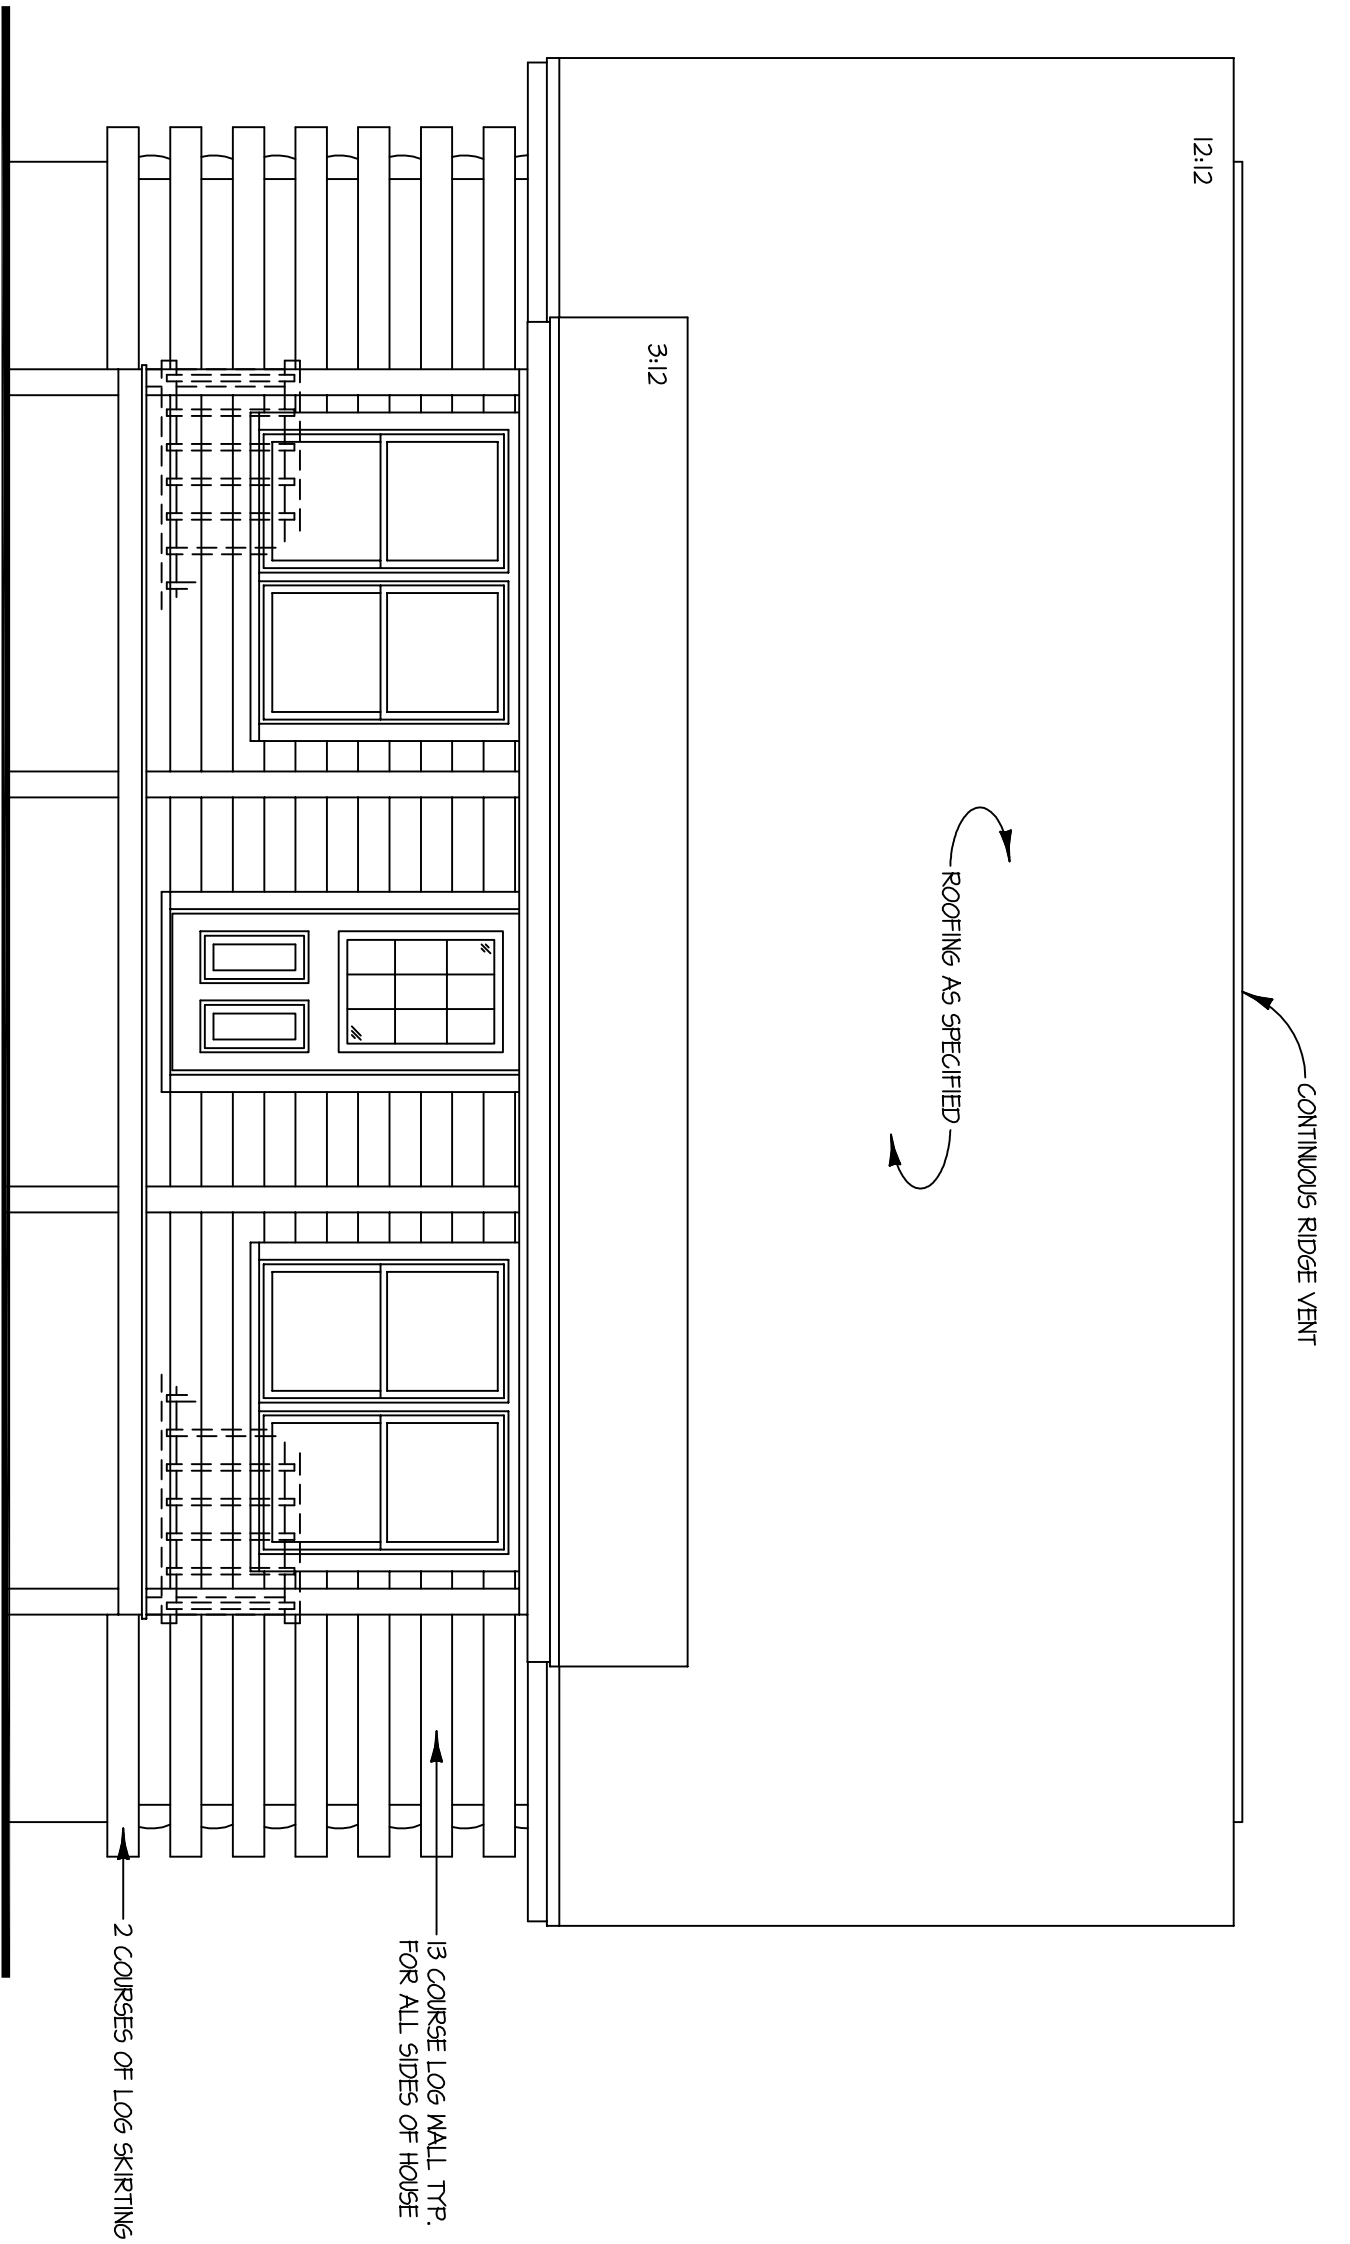

FOR ILLUSTRATIVE
PURPOSES ONLY.
NOT FOR CONSTRUCTION.

The Franklin

SQUARE FOOTAGE:

FIRST FLOOR.....	768
SECOND FLOOR.....	183
TOTAL LIVING SPACE.....	451
PORCH.....	168

FOR ILLUSTRATIVE
PURPOSES ONLY.
NOT FOR CONSTRUCTION.

The Franklin

FRONT ELEVATION

SCALE: 1/4" = 1'-0"

LEFT ELEVATION

SCALE: 1/4" = 1'-0"

FOR ILLUSTRATIVE
PURPOSES ONLY.
NOT FOR CONSTRUCTION.

The Franklin

REAR ELEVATION
SCALE: 1/4" = 1'-0"

RIGHT ELEVATION
SCALE: 1/4" = 1'-0"

FOR ILLUSTRATIVE
PURPOSES ONLY.
NOT FOR CONSTRUCTION.

The Franklin