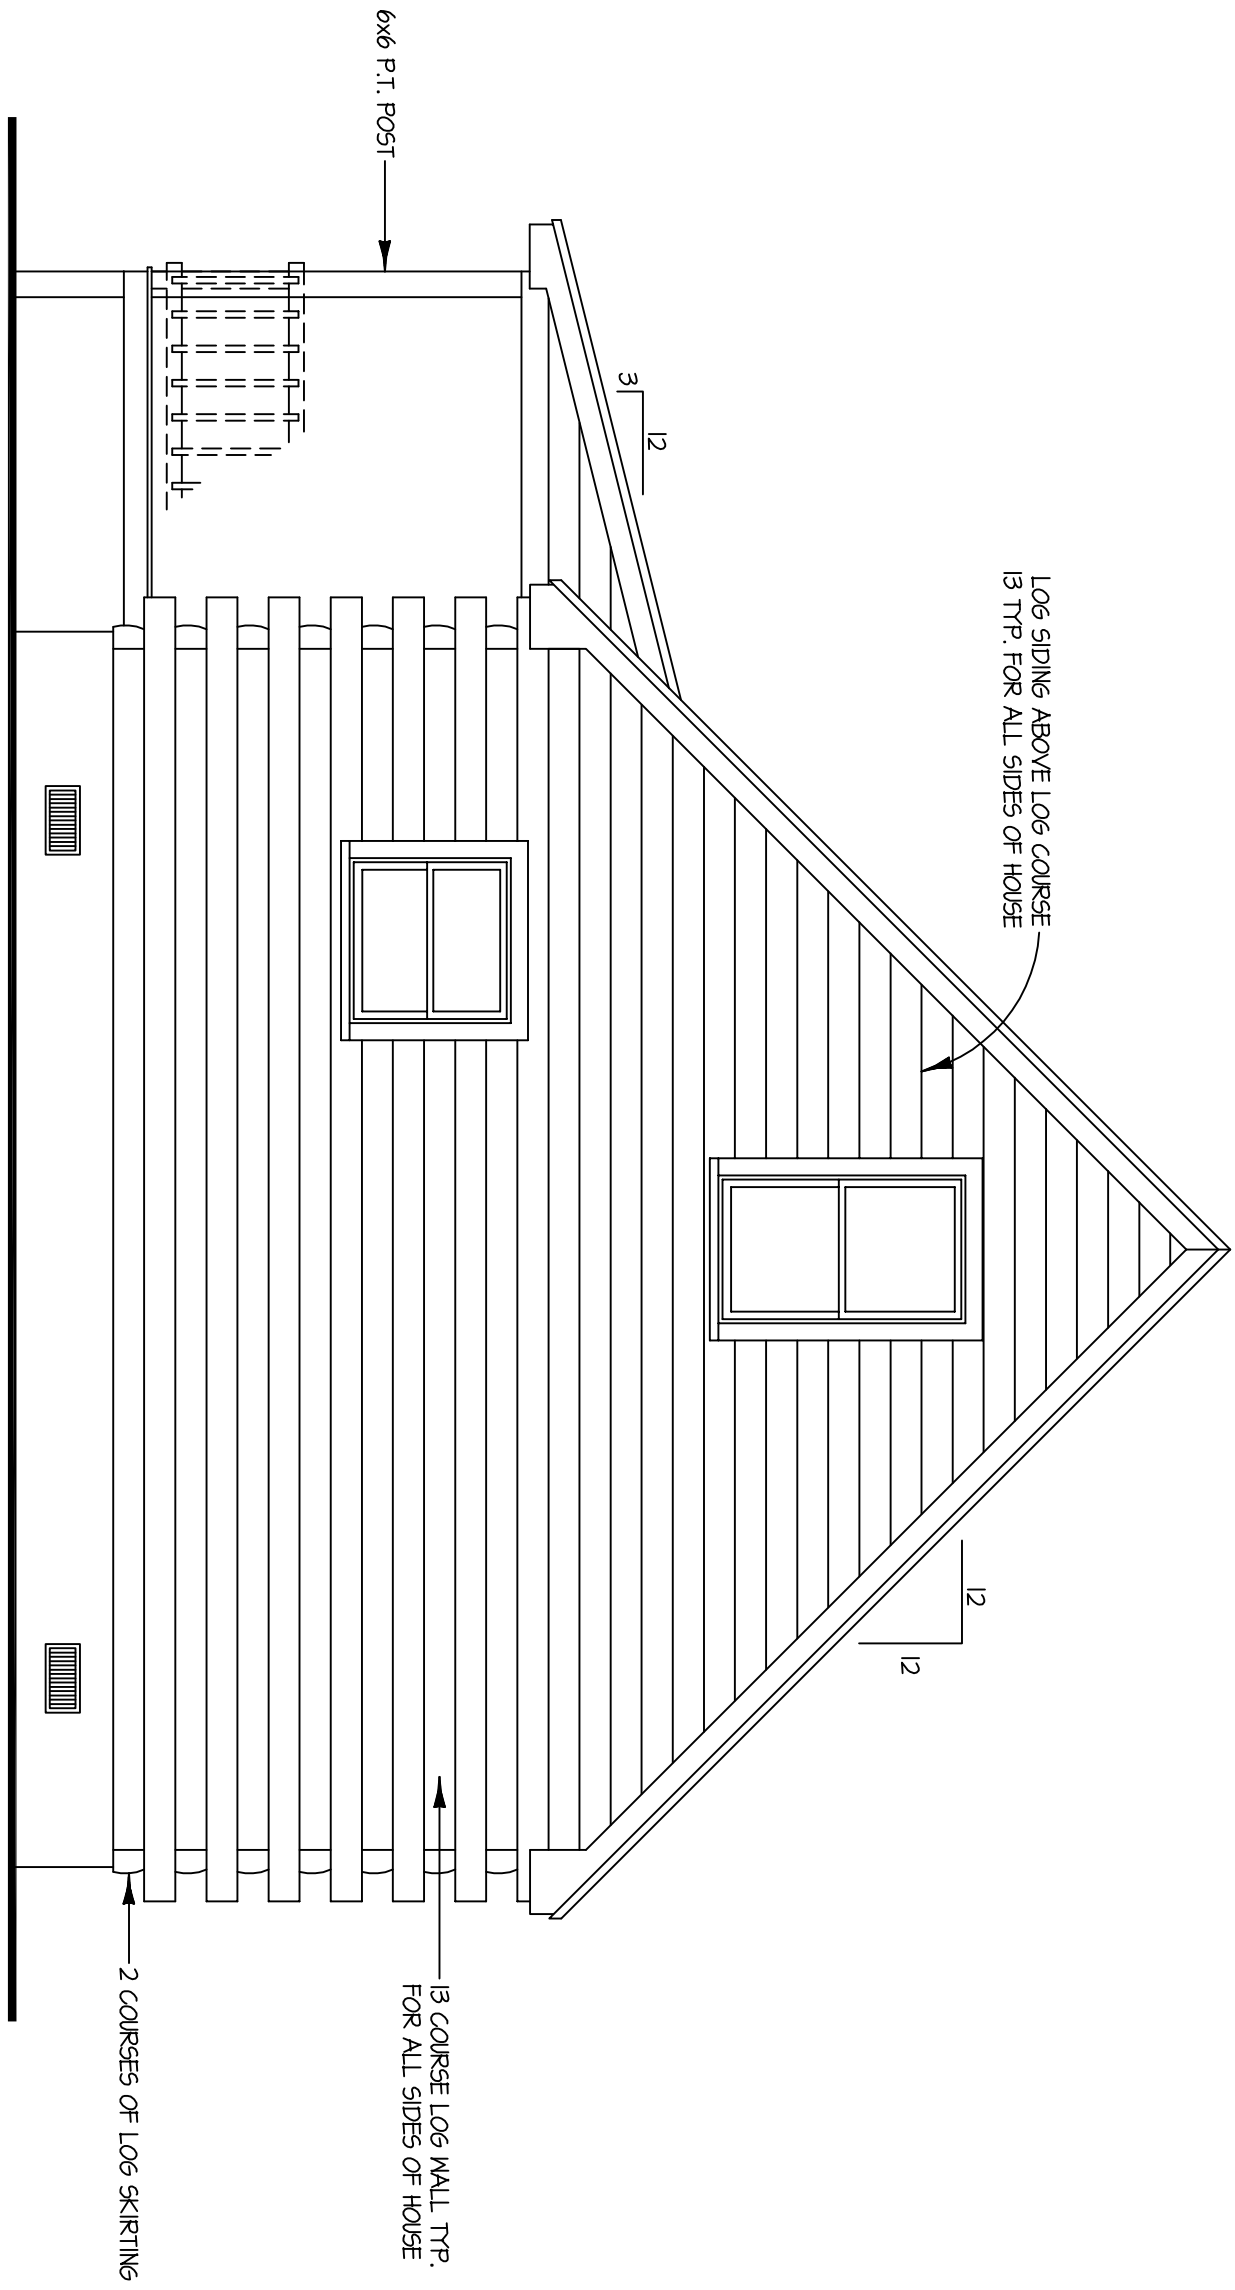

FOR ILLUSTRATIVE
PURPOSES ONLY.
NOT FOR CONSTRUCTION.

The Franklin

SQUARE FOOTAGE:

FIRST FLOOR.....	768
SECOND FLOOR.....	183
TOTAL LIVING SPACE.....	451
PORCH.....	168

FOR ILLUSTRATIVE
PURPOSES ONLY.
NOT FOR CONSTRUCTION.

The Franklin

FRONT ELEVATION

SCALE: 1/4" = 1'-0"

LEFT ELEVATION

SCALE: 1/4" = 1'-0"

FOR ILLUSTRATIVE
PURPOSES ONLY.
NOT FOR CONSTRUCTION.

The Franklin

REAR ELEVATION
SCALE: 1/4" = 1'-0"

RIGHT ELEVATION
SCALE: 1/4" = 1'-0"

FOR ILLUSTRATIVE
PURPOSES ONLY.
NOT FOR CONSTRUCTION.

The Franklin